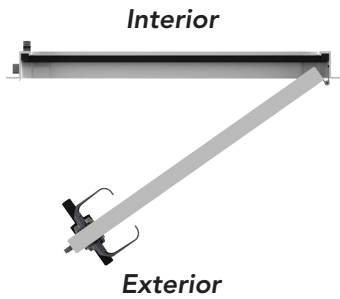

HANDING GUIDE - HINGED DOORS

Right Hand - Outward Swing

Left Hand - Outward Swing

Right Hand - Inward Swing

Left Hand - Inward Swing

Member of Advanced Marine Technologies
28336 Hunter Creek Rd., Gold Beach, OR 97444
Tel 1.541.247.7078 or toll free 1.888.373.3626 | Fax 1.541.247.2114
info@advancedmarinetechnologies.com | www.advancedmarinetechnologies.com