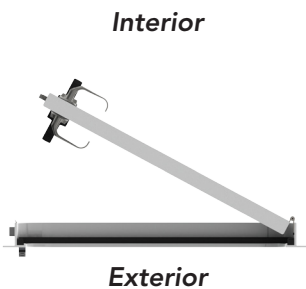

HANDING GUIDE - HINGED DOORS

Right Hand - Outward Swing

Left Hand - Outward Swing

Right Hand - Inward Swing

Left Hand - Inward Swing

Member of Advanced Marine Technologies
28336 Hunter Creek Rd., Gold Beach, OR 97444
Tel 1.541.247.7078 or toll free 1.888.373.3626 | Fax 1.541.247.2114
info@advancedmarinetechnologies.com | www.advancedmarinetechnologies.com