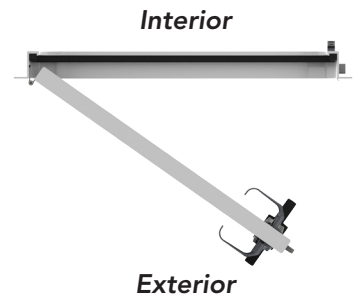

HANDING GUIDE - HINGED DOORS

Right Hand - Outward Swing

Left Hand - Outward Swing

Right Hand - Inward Swing

Left Hand - Inward Swing

Member of Advanced Marine Technologies
28336 Hunter Creek Rd., Gold Beach, OR 97444
Tel 1.541.247.7078 or toll free 1.888.373.3626 | Fax 1.541.247.2114
info@advancedmarinetechnologies.com | www.advancedmarinetechnologies.com