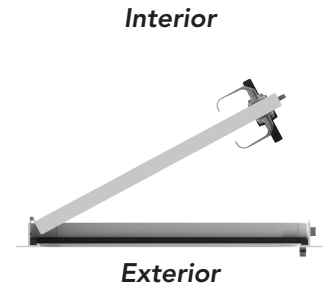

HANDING GUIDE - HINGED DOORS

Right Hand - Outward Swing

Left Hand - Outward Swing

Right Hand - Inward Swing

Left Hand - Inward Swing

Member of Advanced Marine Technologies
28336 Hunter Creek Rd., Gold Beach, OR 97444
Tel 1.541.247.7078 or toll free 1.888.373.3626 | Fax 1.541.247.2114
info@advancedmarinetechnologies.com | www.advancedmarinetechnologies.com