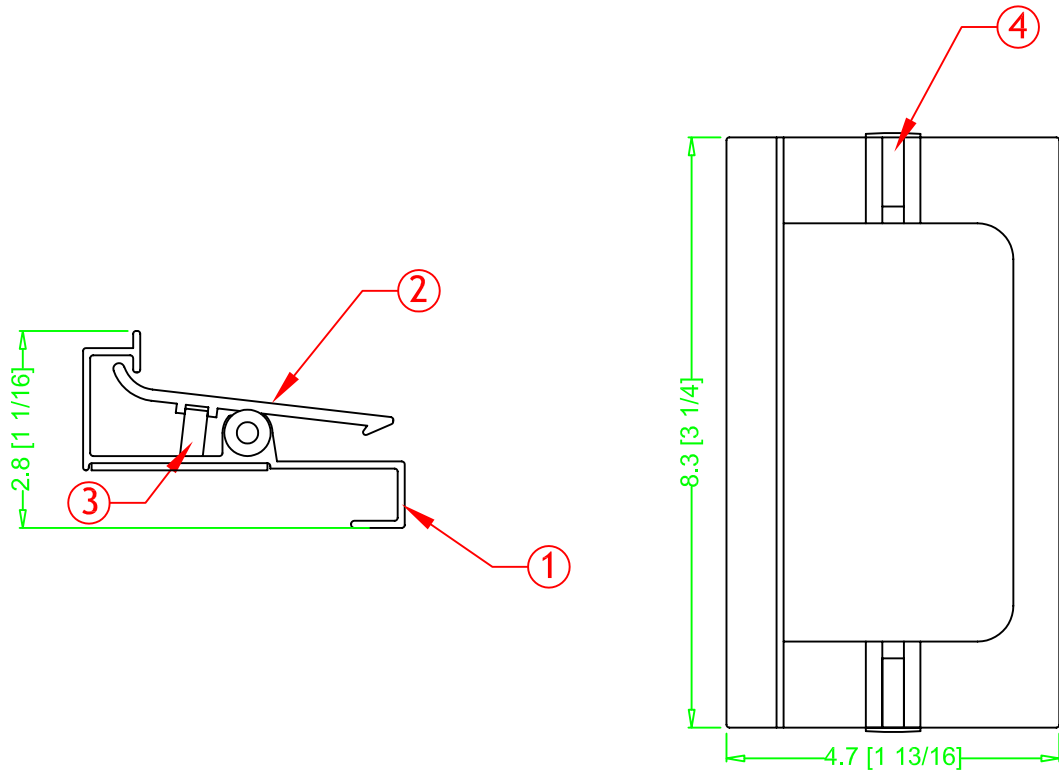

ITEM	DESCRIPTION	PART #	QTY	UOM
1	D15 LOCK BASE	MT-EX22805	3/4"	INCH
2	HANDLE BIRDIE	MT-EX780469	2/4"	INCH
3	STAINLESS STRIP .020 X .125	SS-DC1069	2"	INCH
4	POP RIVETS 3/32 X 1/4 S/S	FA-MI3726	2	EACH
5	HANDLE TAPE 1" X 36Y	AD-TA7026	3/4"	INCH

DIAMOND/SEA-GLAZE

PHONE: (604) 607-0091 FAX: (604) 607-0092

TITLE

D15 HANDLE (LOW PROFILE)