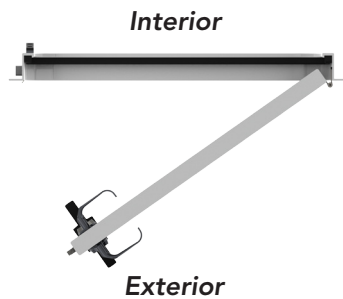

# HANDING GUIDE - HINGED DOORS

Right Hand - Outward Swing

Left Hand - Outward Swing

Right Hand - Inward Swing

Left Hand - Inward Swing

**PACIFIC COAST  
MARINE**

Member of Advanced Marine Technologies  
6000 23rd Drive West, Everett, WA 98203  
Tel 1.425.743.9550 or toll free 1.800.770.0455 | Fax 1.425.348.3767  
info@advancedmarinetechnologies.com | www.advancedmarinetechnologies.com