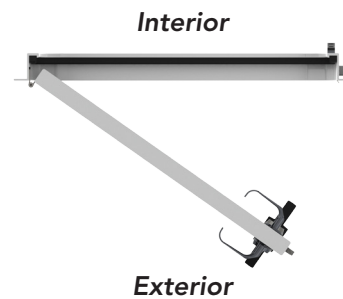

# HANDING GUIDE - HINGED DOORS

Right Hand - Outward Swing

Left Hand - Outward Swing

Right Hand - Inward Swing

Left Hand - Inward Swing

**PACIFIC COAST  
MARINE**

Member of Advanced Marine Technologies  
6000 23rd Drive West, Everett, WA 98203  
Tel 1.425.743.9550 or toll free 1.800.770.0455 | Fax 1.425.348.3767  
info@advancedmarinetechnologies.com | www.advancedmarinetechnologies.com