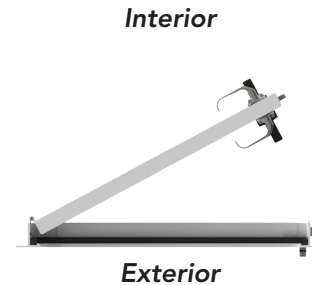

# HANDING GUIDE - HINGED DOORS

Right Hand - Outward Swing

Left Hand - Outward Swing

Right Hand - Inward Swing

Left Hand - Inward Swing

**PACIFIC COAST  
MARINE**

Member of Advanced Marine Technologies  
6000 23rd Drive West, Everett, WA 98203  
Tel 1.425.743.9550 or toll free 1.800.770.0455 | Fax 1.425.348.3767  
info@advancedmarinetechnologies.com | www.advancedmarinetechnologies.com