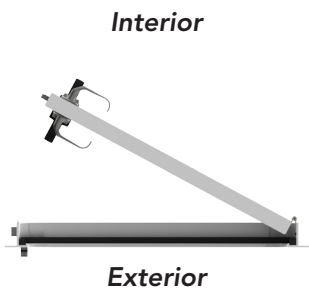

# HANDING GUIDE - HINGED DOORS

Right Hand - Outward Swing

Left Hand - Outward Swing

Right Hand - Inward Swing

Left Hand - Inward Swing

**PACIFIC COAST  
MARINE**

Member of Advanced Marine Technologies  
6000 23rd Drive West, Everett, WA 98203  
Tel 1.425.743.9550 or toll free 1.800.770.0455 | Fax 1.425.348.3767  
info@advancedmarinetechnologies.com | www.advancedmarinetechnologies.com